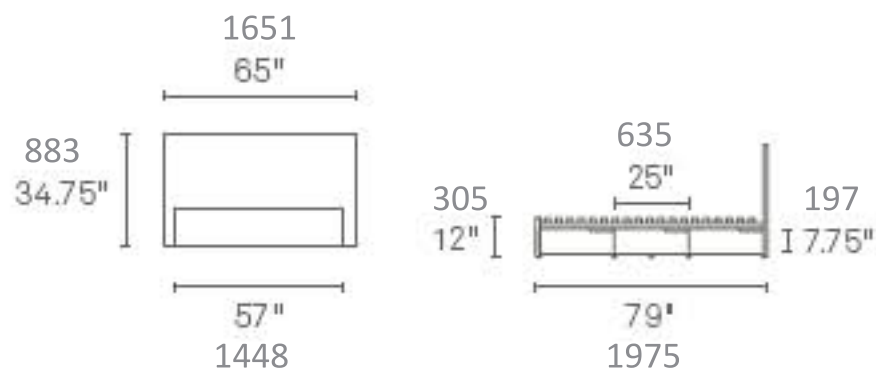

### MODU-LICIOUS FULL

MD1-BDFULL-MA

MD1-BDFULL-GO

MD1-BDFULL-WL

MAPLE

GRAPHITE-ON-OAK

WALNUT

queen size pictured, bedside table sold separately